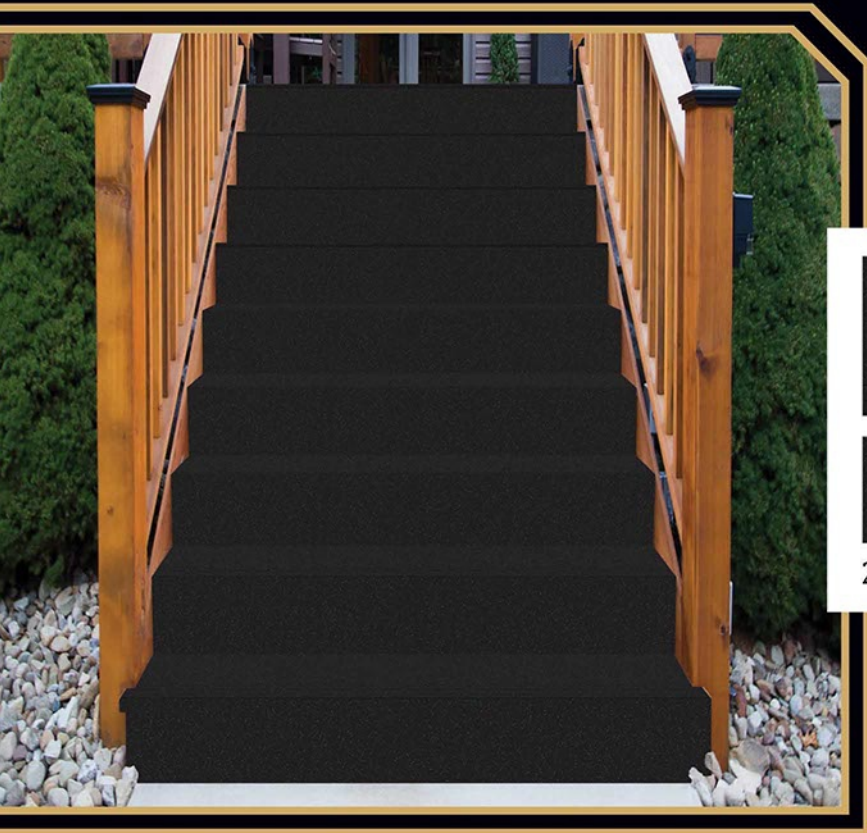

202-MURKY CLAY

Matt Finish