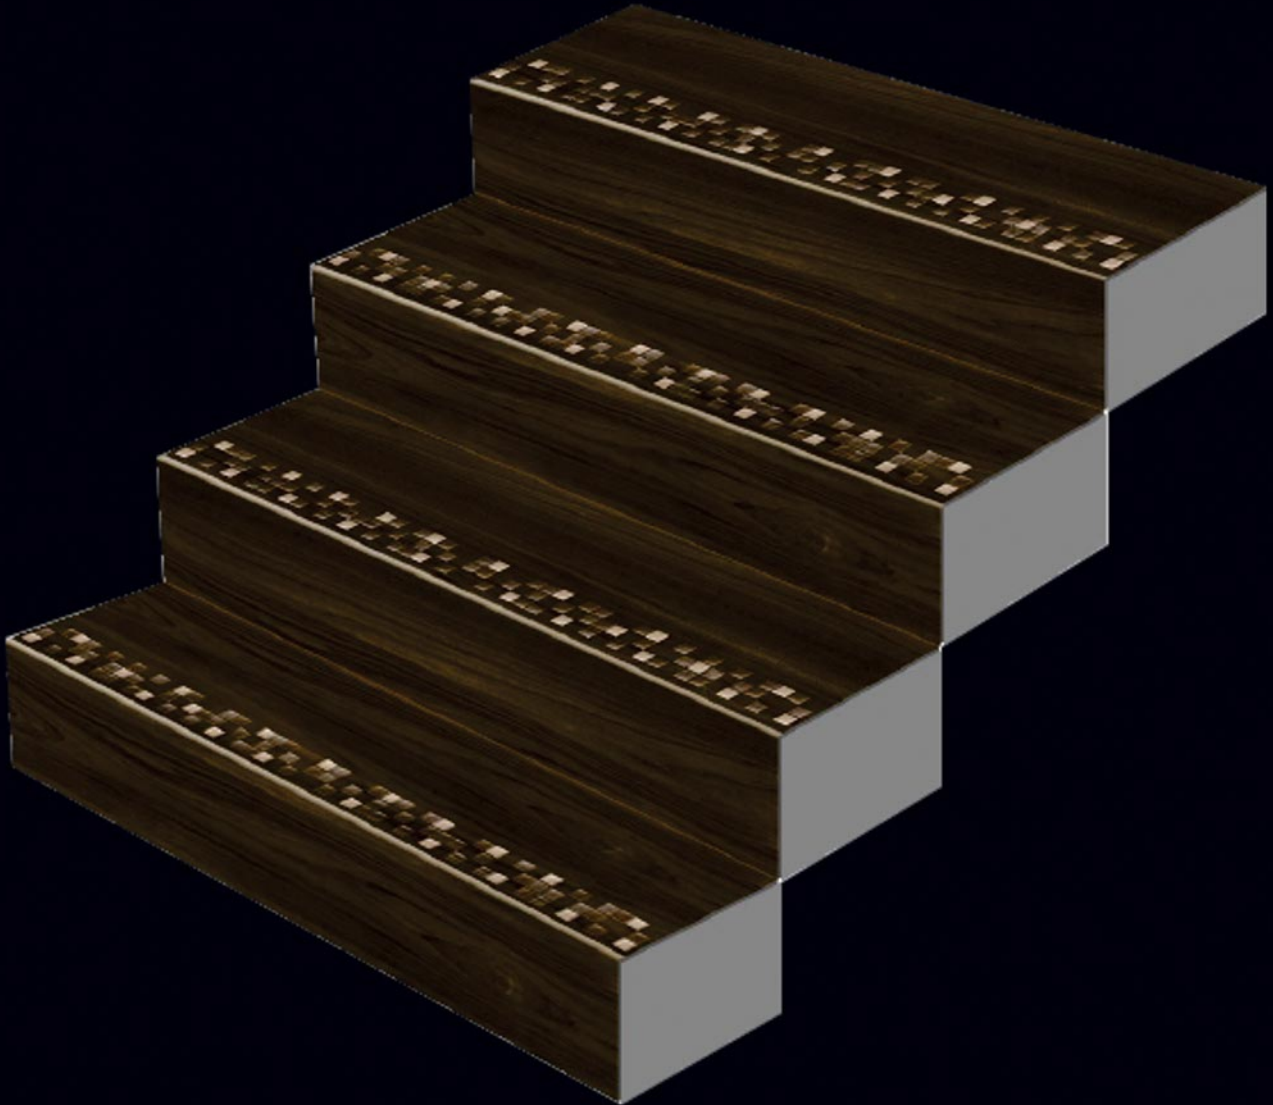

WATER RESISTANT

SATIN RESISTANT

RANDOM

VITRIFIED  
STEP & RISER

PIXEL SERIES  
4 FEET STEP TILE

1200x300mm

1200x200mm

VITRIFIED  
STEP & RISER

PIXEL SERIES  
4 FEET STEP TILE

1200x300mm

1200x200mm

P-908