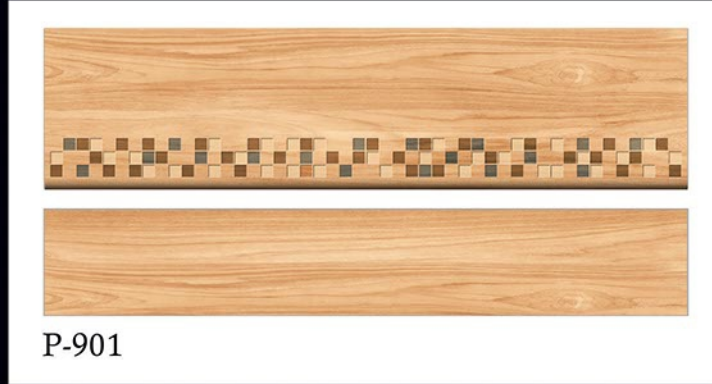

## Vivid & Soothing

Get the perfect tiles which look stunning, elegant, advanced, vibrant and relaxing.

VITRIFIED  
STEP & RISER

PIXEL SERIES  
4 FEET STEP TILE

1200x300mm

1200x200mm

STEP TILE

INTERIOR USE